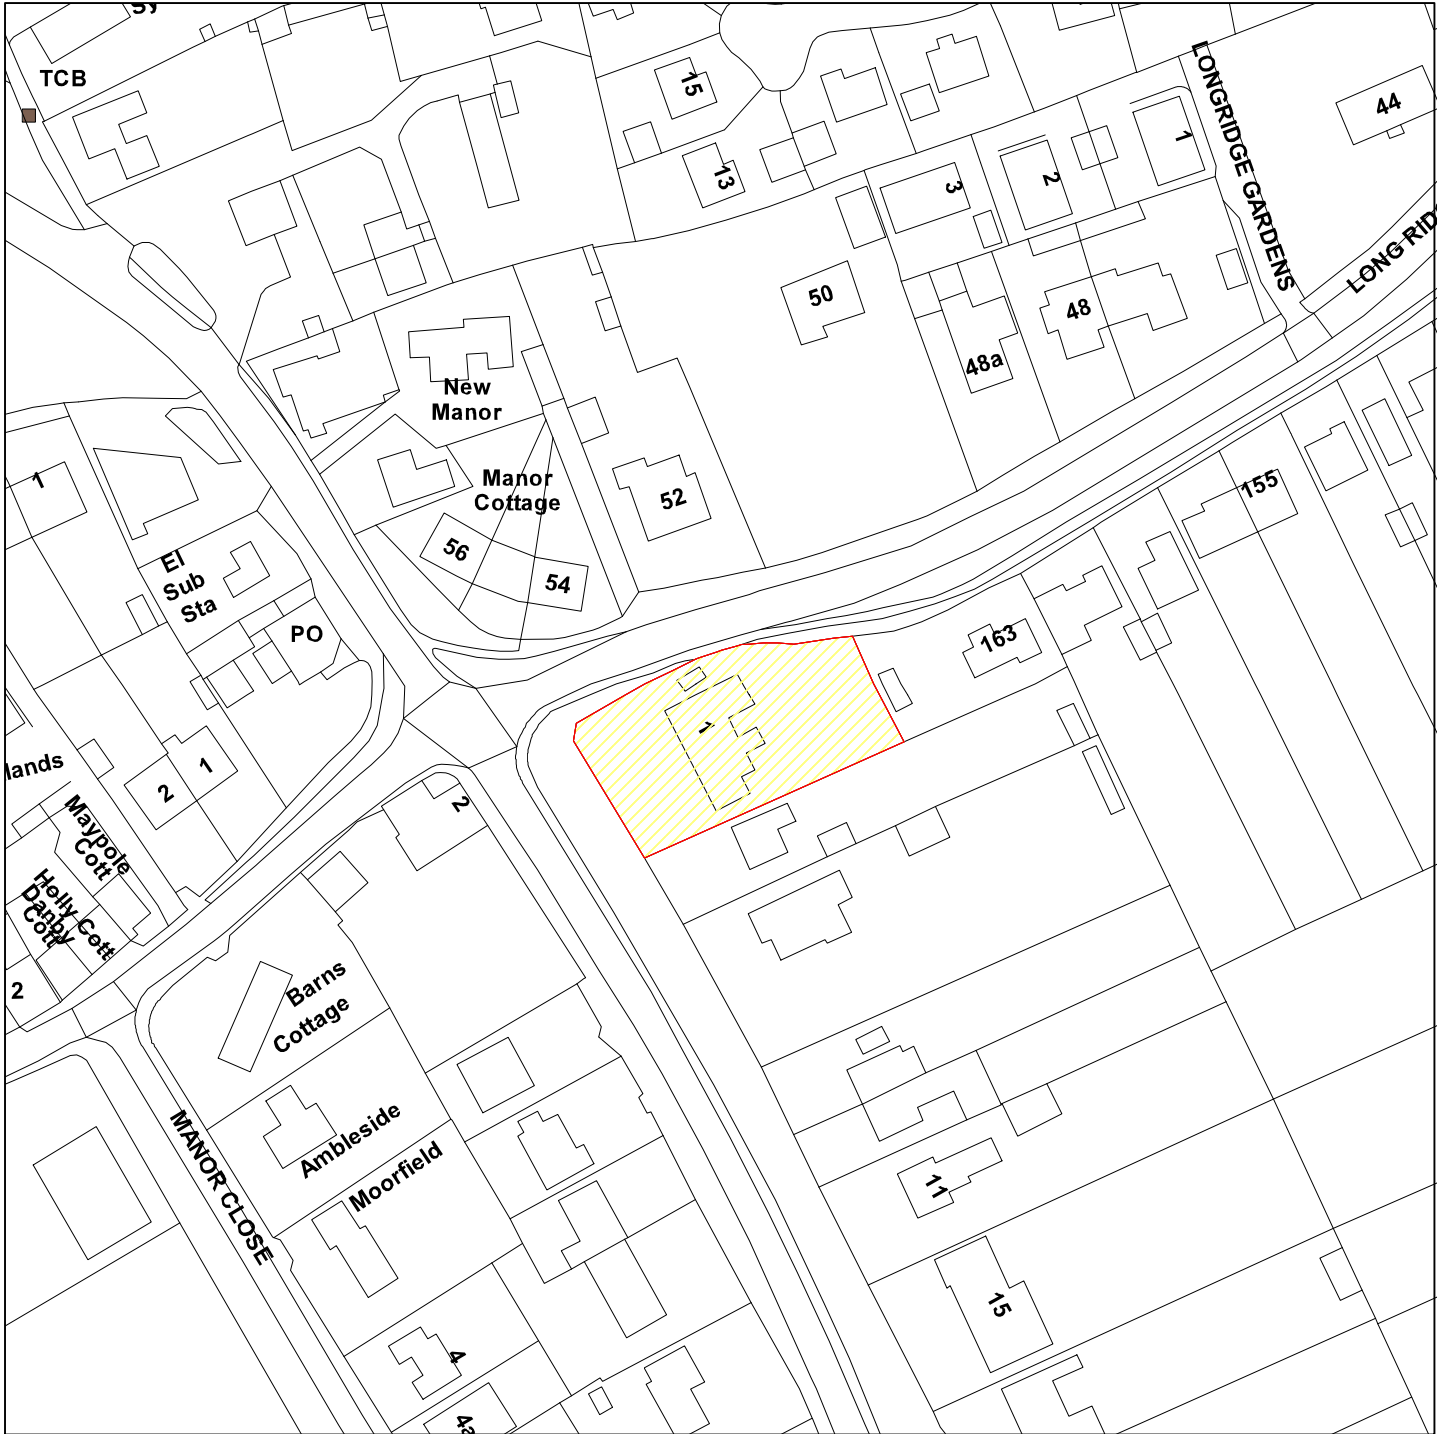

## 1 Station Road, Upper Poppleton

Scale : 1:1250

Reproduced from the Ordnance Survey map with the permission of the Controller of Her Majesty's Stationery Office © Crown Copyright 2000.

Unauthorised reproduction infringes Crown Copyright and may lead to prosecution or civil proceedings.